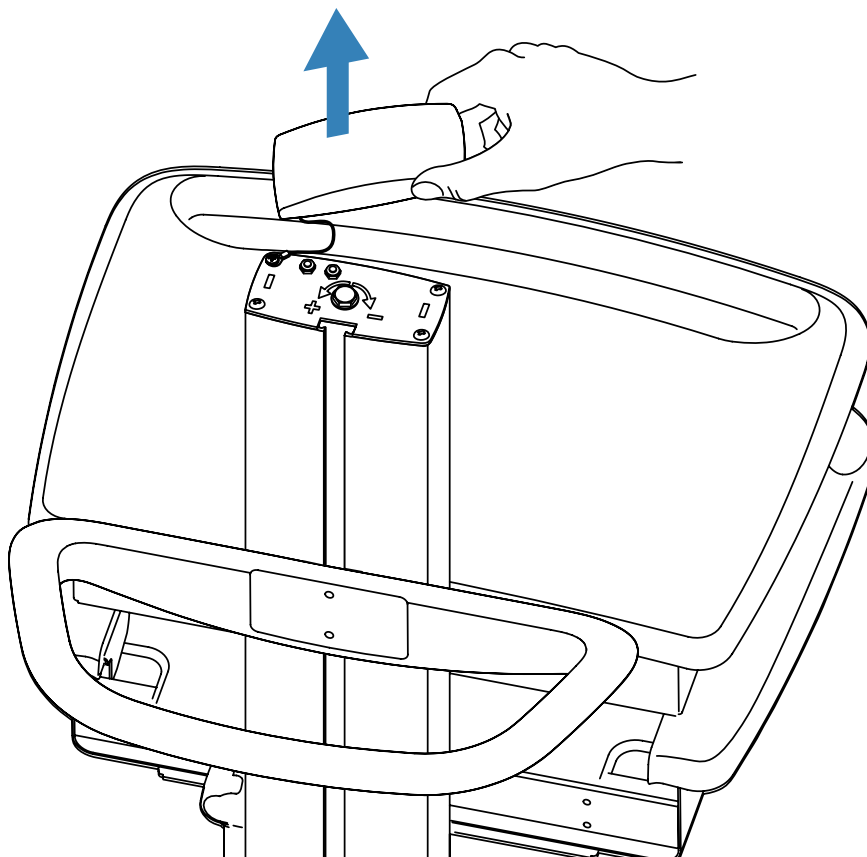

## StyleView Utility Shelf

USA 1-800-888-8458  
Europe +31 20 312.29.39

Maximum Weight Capacity  
10 lbs. (4.5 kg)

	A	B
1	1x 	
2	1x 	1x 
3	2x 	

1

2

3

4

5

Maximum Weight Capacity  
10 lbs. (4.5 kg)