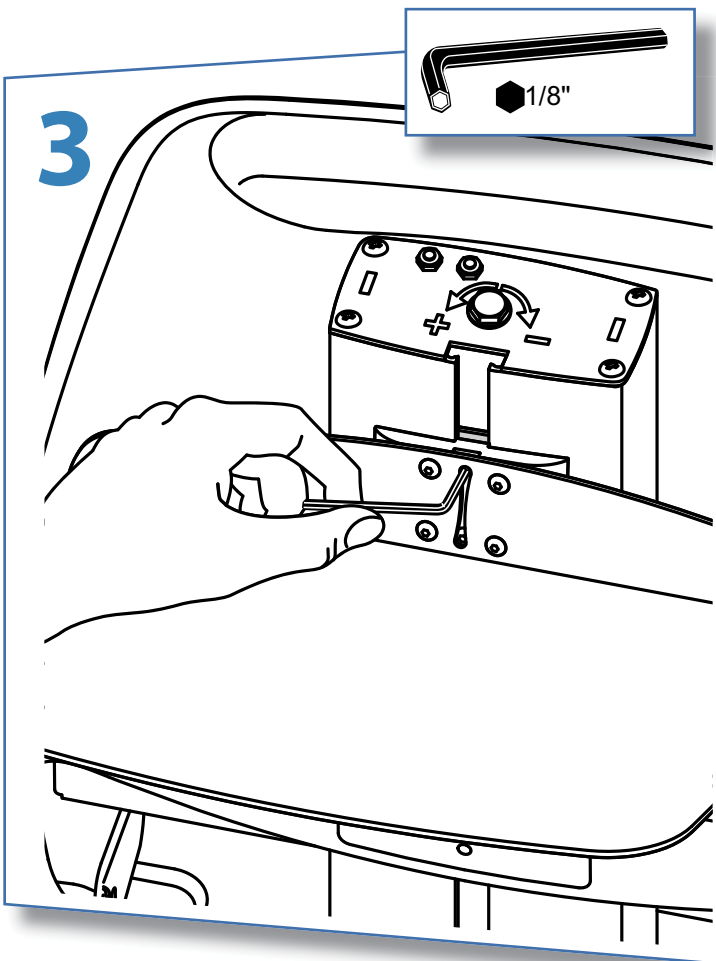

## StyleView Utility Shelf

USA 1-800-888-8458  
Europe +31 20 312.29.39

Maximum Weight Capacity  
10 lbs. (4.5 kg)

	A	B
1	1x 	
2	1x 	1x 
3	2x 	

1

2

3

4

5

Maximum Weight Capacity  
10 lbs. (4.5 kg)