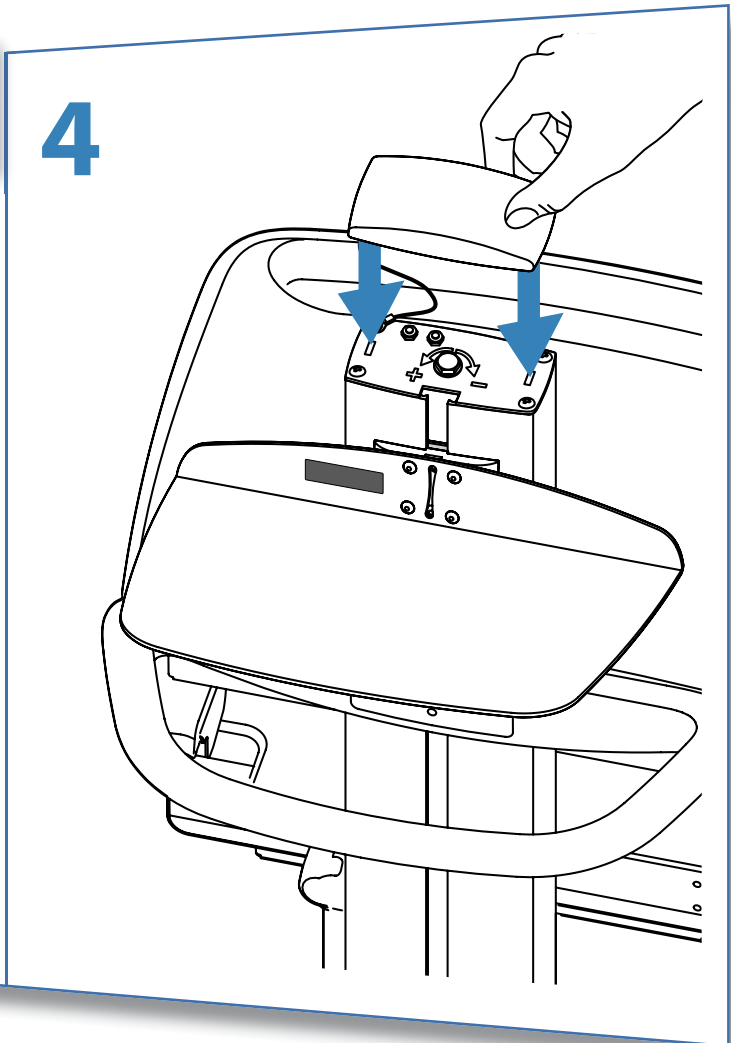

## StyleView Utility Shelf

USA 1-800-888-8458  
Europe +31 20 312.29.39

Maximum Weight Capacity  
10 lbs. (4.5 kg)

	A	B
1	1x 	
2	1x 	1x 
3	2x 	

1

2

3

4

5

Maximum Weight Capacity  
10 lbs. (4.5 kg)