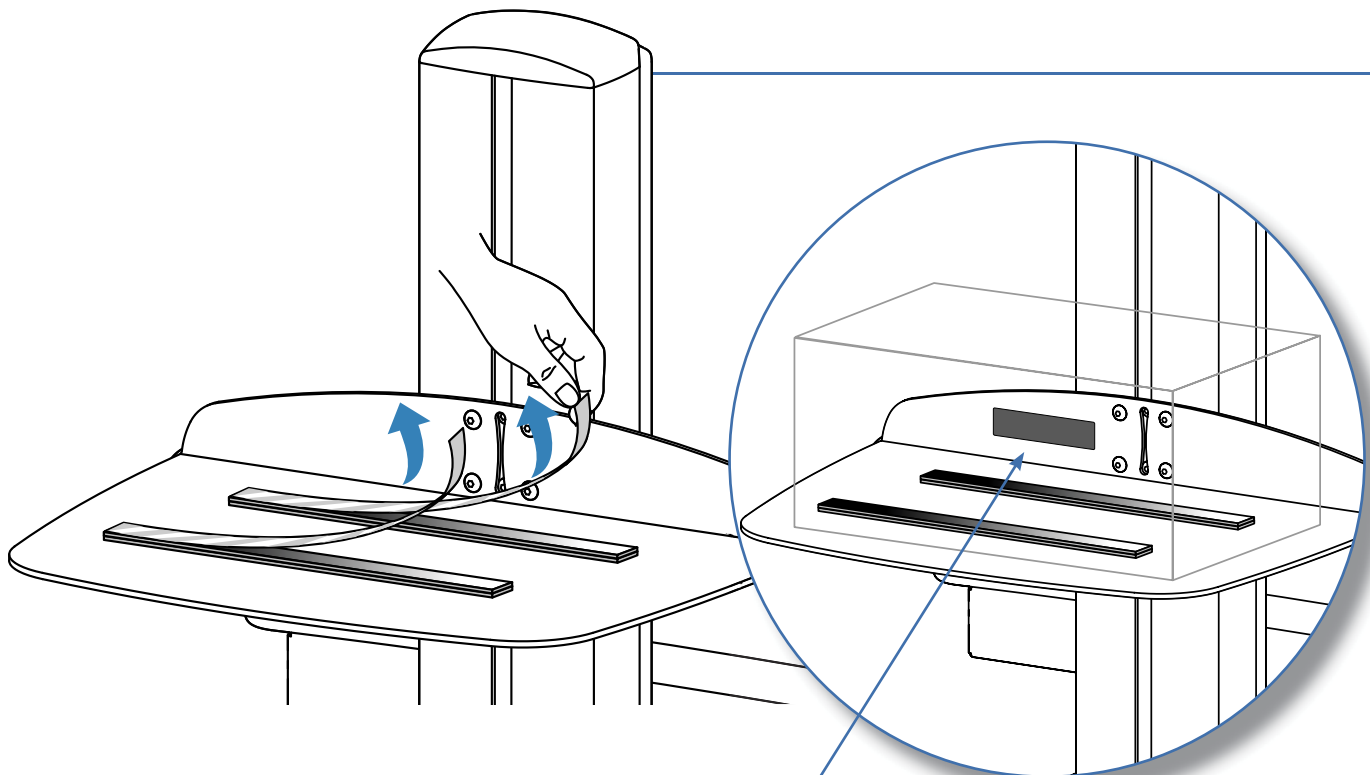

## StyleView Utility Shelf

USA 1-800-888-8458  
Europe +31 20 312.29.39

Maximum Weight Capacity  
10 lbs. (4.5 kg)

	A	B
1	1x 	
2	1x 	1x 
3	2x 	

1

2

3

4

5

Maximum Weight Capacity  
10 lbs. (4.5 kg)