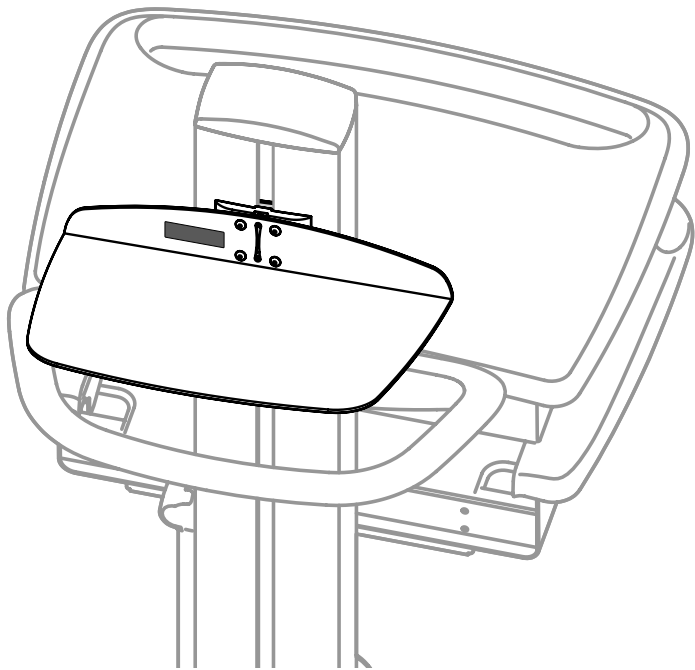

## StyleView Utility Shelf

USA 1-800-888-8458  
Europe +31 20 312.29.39

Maximum Weight Capacity  
10 lbs. (4.5 kg)

	A	B
1	1x 	
2	1x 	1x 
3	2x 	

1

2

3

4

5

Maximum Weight Capacity  
10 lbs. (4.5 kg)