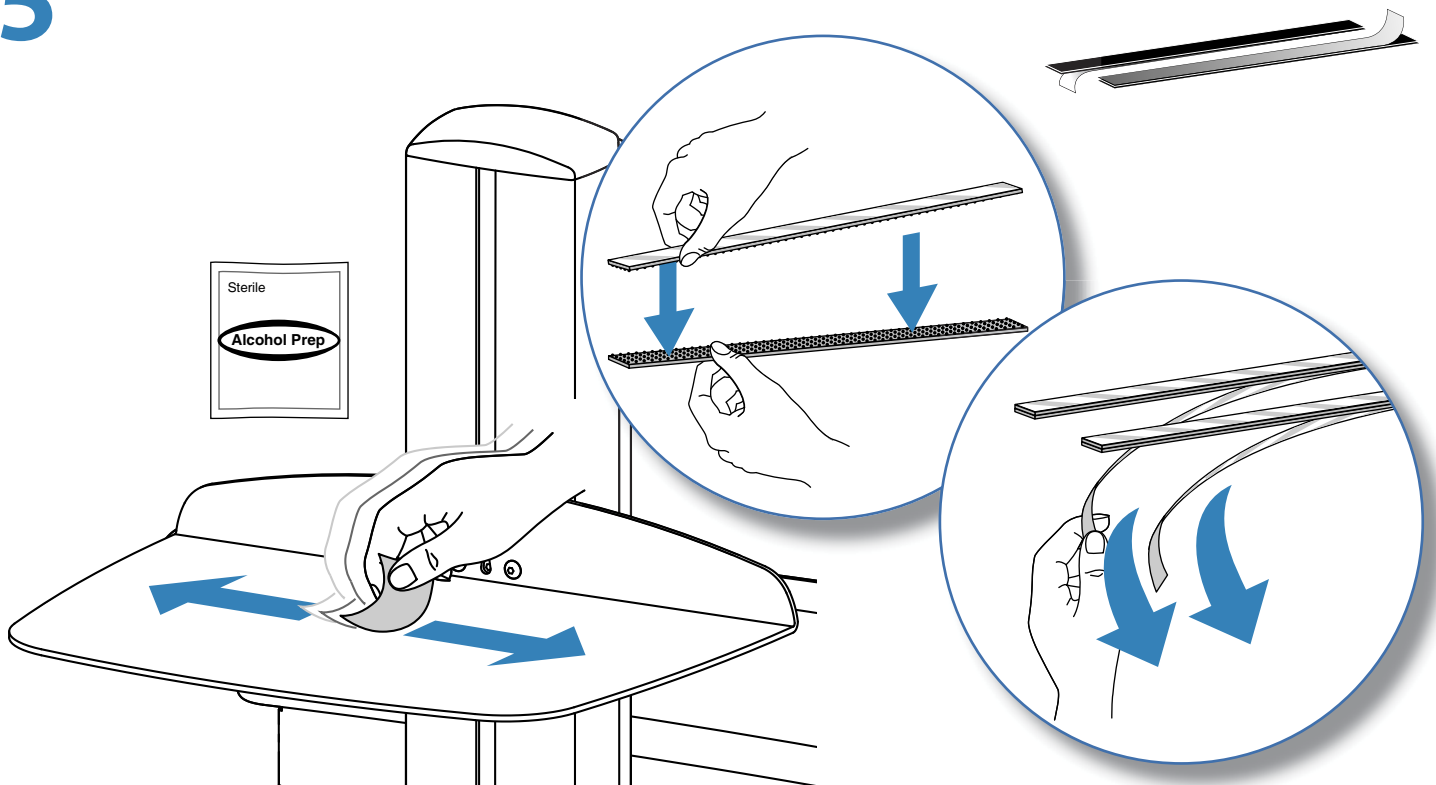

## StyleView Utility Shelf

USA 1-800-888-8458  
Europe +31 20 312.29.39

Maximum Weight Capacity  
10 lbs. (4.5 kg)

	A	B
1	1x 	
2	1x 	1x 
3	2x 	

1

2

3

4

5

Maximum Weight Capacity  
10 lbs. (4.5 kg)