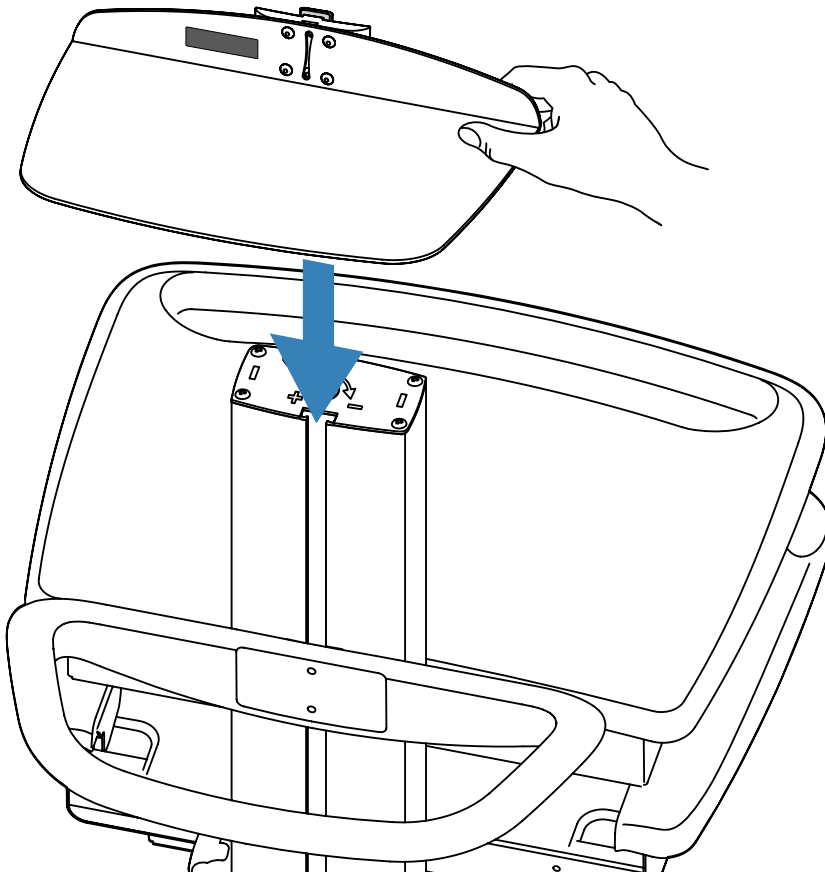

## StyleView Utility Shelf

USA 1-800-888-8458  
Europe +31 20 312.29.39

Maximum Weight Capacity  
10 lbs. (4.5 kg)

	A	B
1	1x 	
2	1x 	1x 
3	2x 	

1

2

3

4

5

Maximum Weight Capacity  
10 lbs. (4.5 kg)