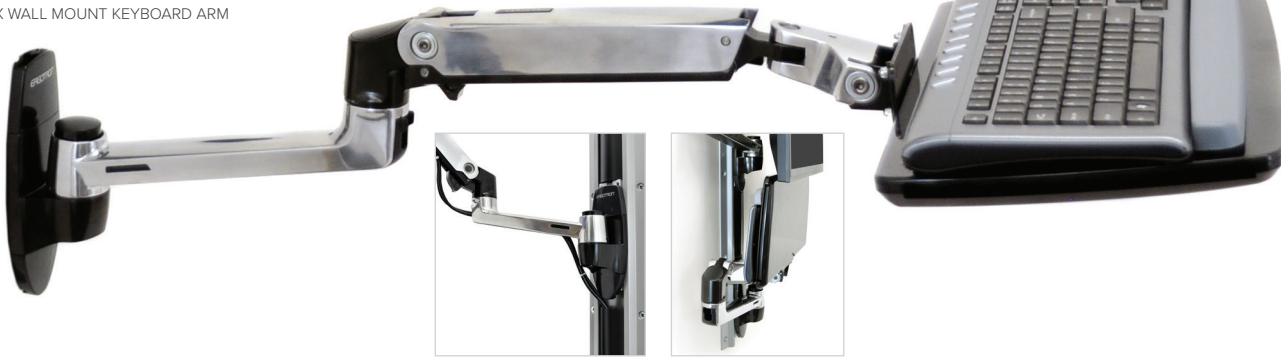

LX SIT-STAND WALL MOUNT KEYBOARD ARM

LX Wall Mount Keyboard Arm & LX Sit-Stand Wall Mount Keyboard Arm

LX Keyboard Arms can be used with or without the extension

Base includes theft deterrent anchor holes for cable locks

LX WALL MOUNT KEYBOARD ARM