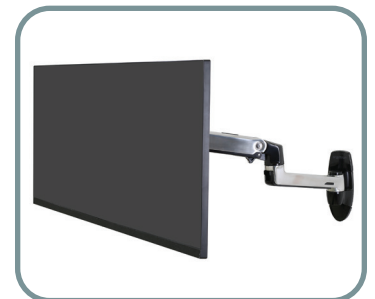

EFFORTLESSLY POSITION YOUR KEYBOARD TO THE MOST COMFORTABLE, ERGONOMIC POSITION!

Ergotron's LX Wall Mount Keyboard Arms provide a very stable platform for your mouse and keyboard. The tray's adjustment mechanism allows the surface to be perfectly level regardless of where the keyboard is positioned. Its back-tilt tray keeps your wrists in a neutral position during data entry—ensuring comfort and alleviating repetitive-stress injury.

Our LX keyboard arms are perfect for space-constrained areas. Extend the keyboard out during use and fold it up to just inches from the wall when finished. Combine it with an LX Wall Mount LCD arm to experience a complete ergonomic workstation solution. Also available is a completely integrated Wall Mount System that includes the display and keyboard arms, wall track and CPU holder.

LX Wall Mount Keyboard Arm & LX Sit-Stand Wall Mount Keyboard Arm

LX Keyboard Arms can be used with or without the extension

Base includes theft deterrent anchor holes for cable locks

LX WALL MOUNT KEYBOARD ARM

LX SIT-STAND WALL MOUNT KEYBOARD ARM

LX Wall Mount Keyboard Arm

LX Sit-Stand Wall Mount Keyboard Arm

	LX Wall Mount Keyboard Arm	LX Sit-Stand Wall Mount Keyboard Arm
Part # (color)	45-246-026 (polished aluminum)	45-354-026 (polished aluminum)
Keyboard Size	≤ 17.6" x 9.5" (44.6 x 24 cm)	
Extension	35" (89 cm)	42" (107 cm)
Folded Depth	3.5" (9 cm)	5.8" (15 cm)
Mounting Options	Attaches directly to sturdy vertical surfaces. Where applicable, install to wood stud. Also attaches to Wall Track using bracket 97-091 (order separately)	
Weight Capacity	5 lbs (2.3 kg)	
Lift	13" (33 cm)	20" (51 cm)
Tilt	When in down position, tray features a back-tilt of 5°; folds upright 90° in storage position	
Pan	360° See website for details	
Shipping Dimensions	20.75"H x 11.25"W x 7.5"D (53 x 29 x 19 cm)	29.25"L x 10.5"W x 6.5"H (74,5 x 26,5 x 16 cm)
Shipping Weight	9.7 lbs (4,4 kg)	17.1 lbs (7,8 kg)
Warranty	10 years	